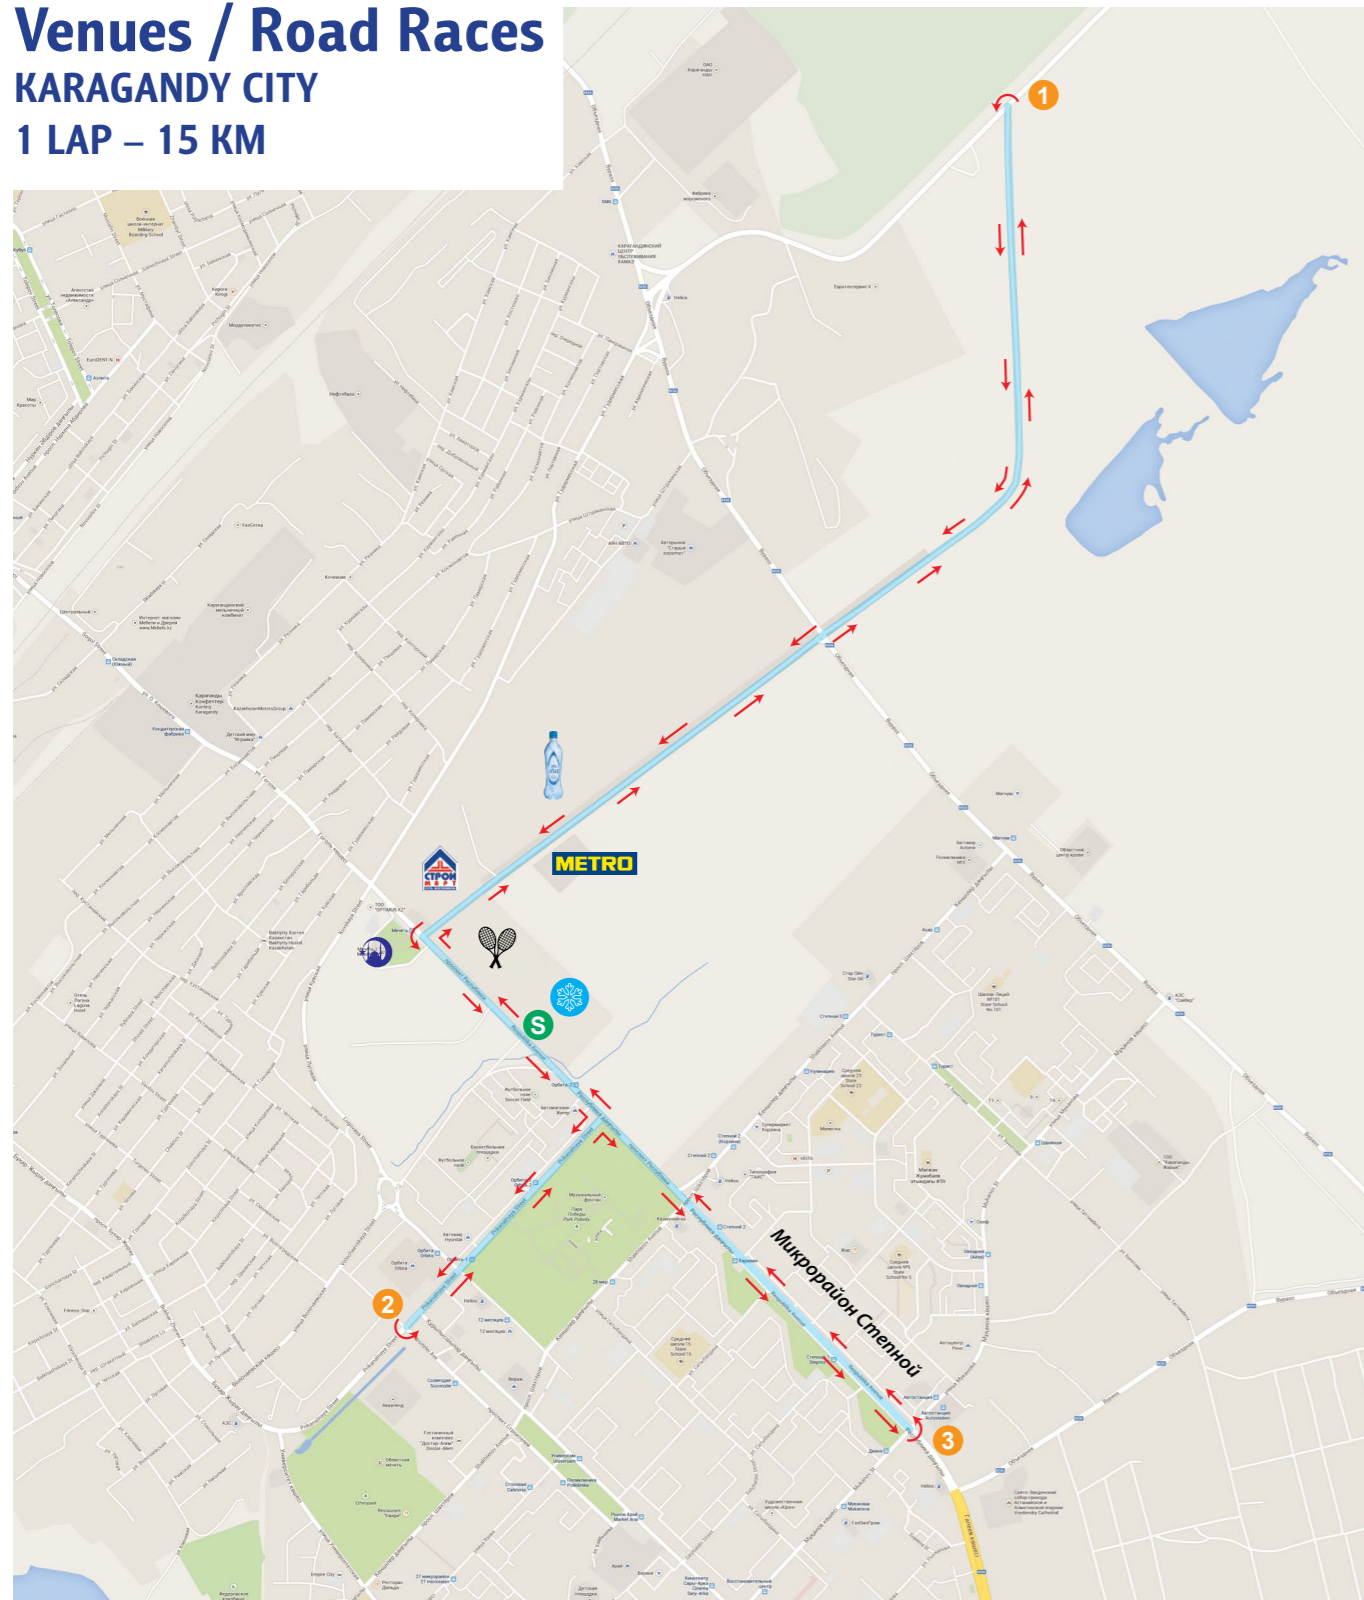

Venues / Road Races

KARAGANDY CITY

1 LAP – 15 KM

-  - Start / Finish
-  - Karagandy Ice Palace "Arena"
-  - 1-st turn
-  - Feed zone
-  - Mosque
-  - "METRO" Wholesale Trade Center
-  - 2-nd turn
-  - Tennis Center
-  - "Stroymart" Shopping Center
-  - 3-rd turn

Route Profile

Route elevation

Route elevation last 3 km