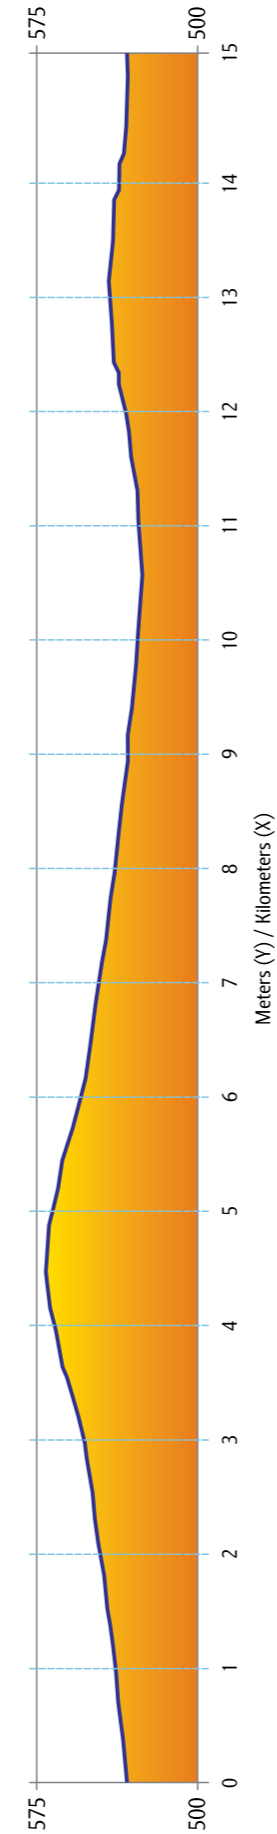

Venues / Road Races

KARAGANDY CITY

1 LAP – 15 KM

-  - Start / Finish
-  - Karagandy Ice Palace "Arena"
-  - 1-st turn
-  - Feed zone
-  - Mosque
-  - "METRO" Wholesale Trade Center
-  - 2-nd turn
-  - Tennis Center
-  - "Stroymart" Shopping Center
-  - 3-rd turn

Route Profile

Route elevation

Route elevation last 3 km